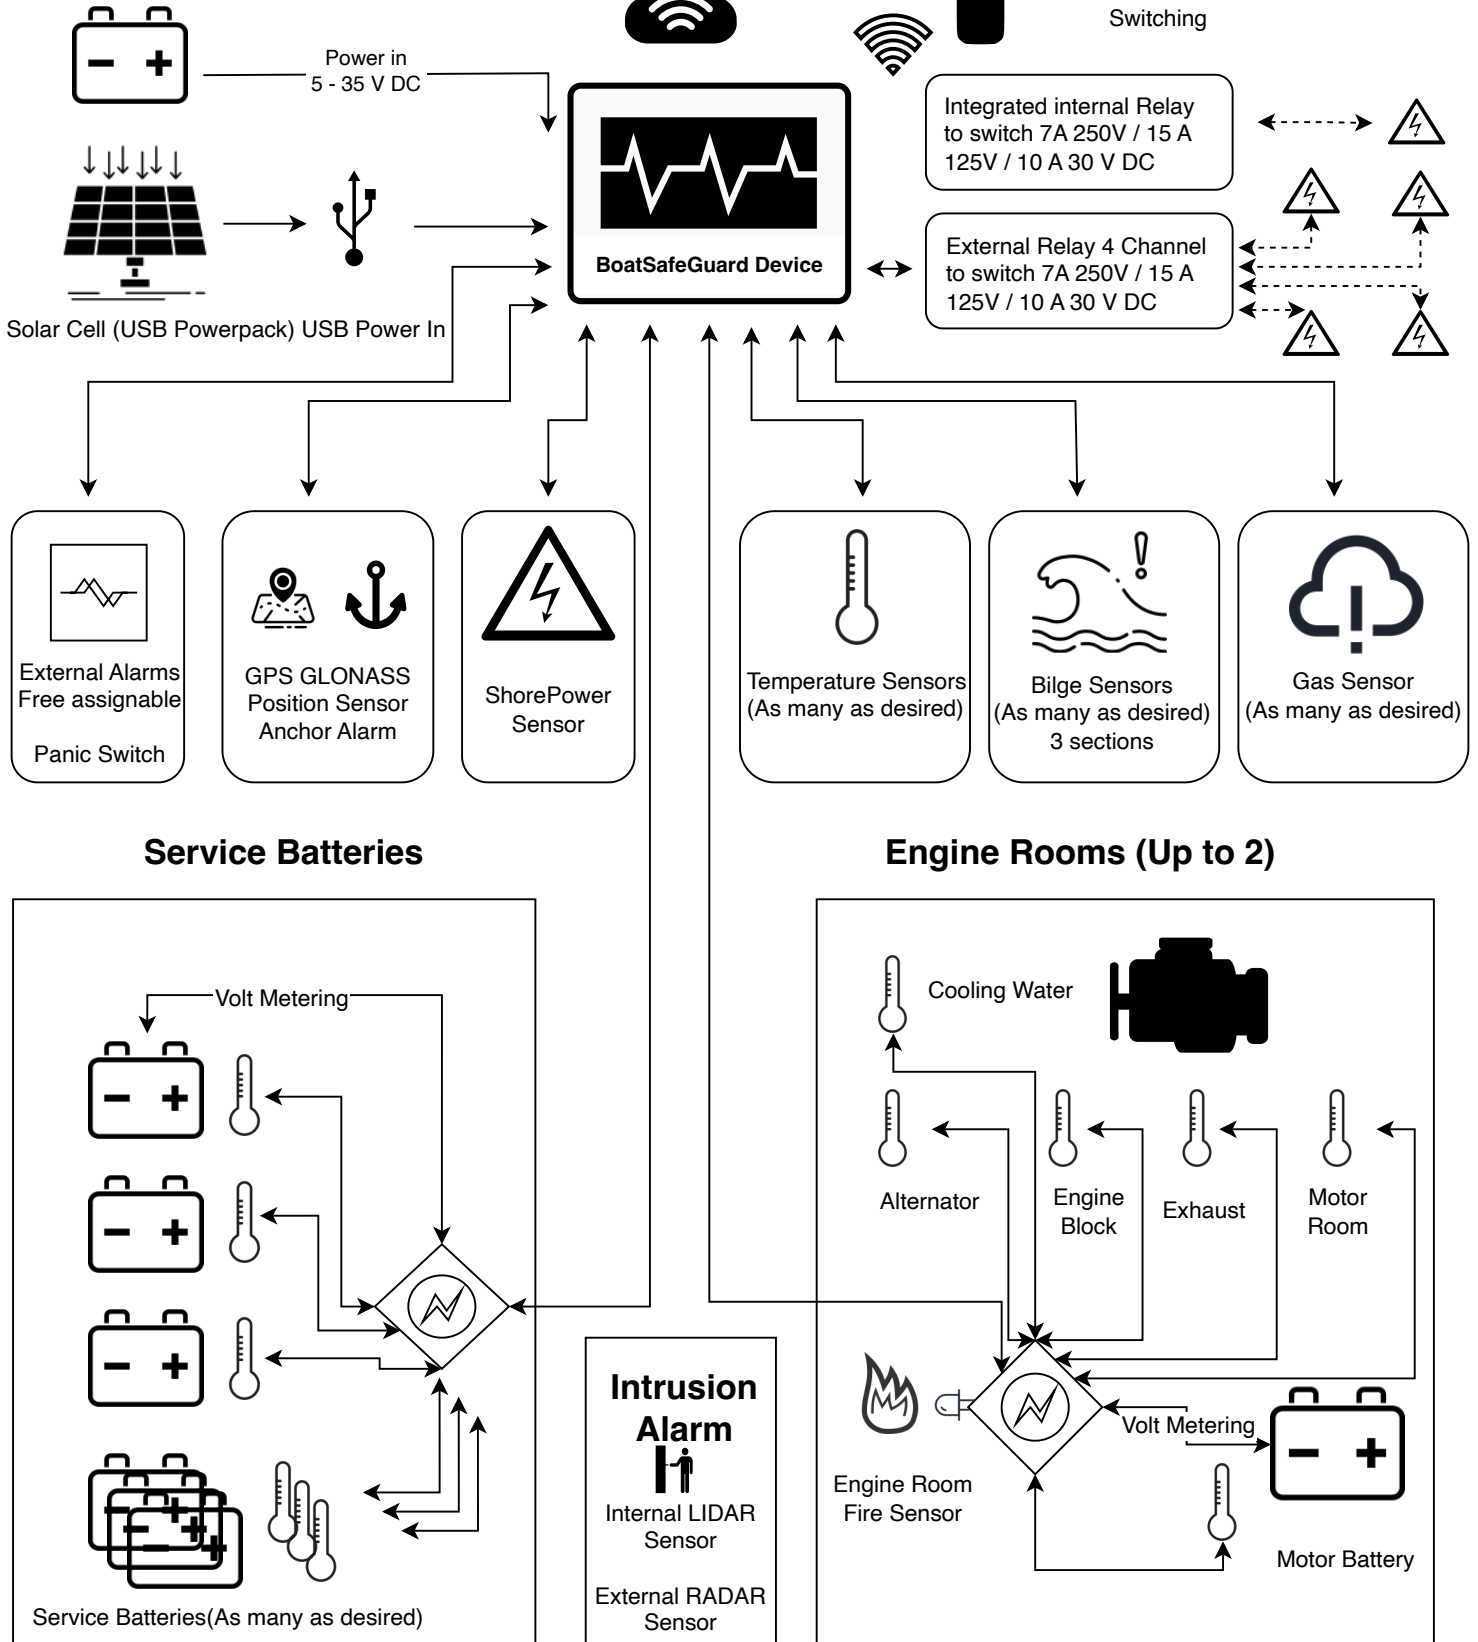

# System Scheme BoatSafeGuard

Free Web Service  
Configuration and Monitoring

Free App (All OS)  
Control/Switch and Monitoring

433 MHz Remote Control  
Switching

Internet

433 MHz

Installation Cable

External Cable