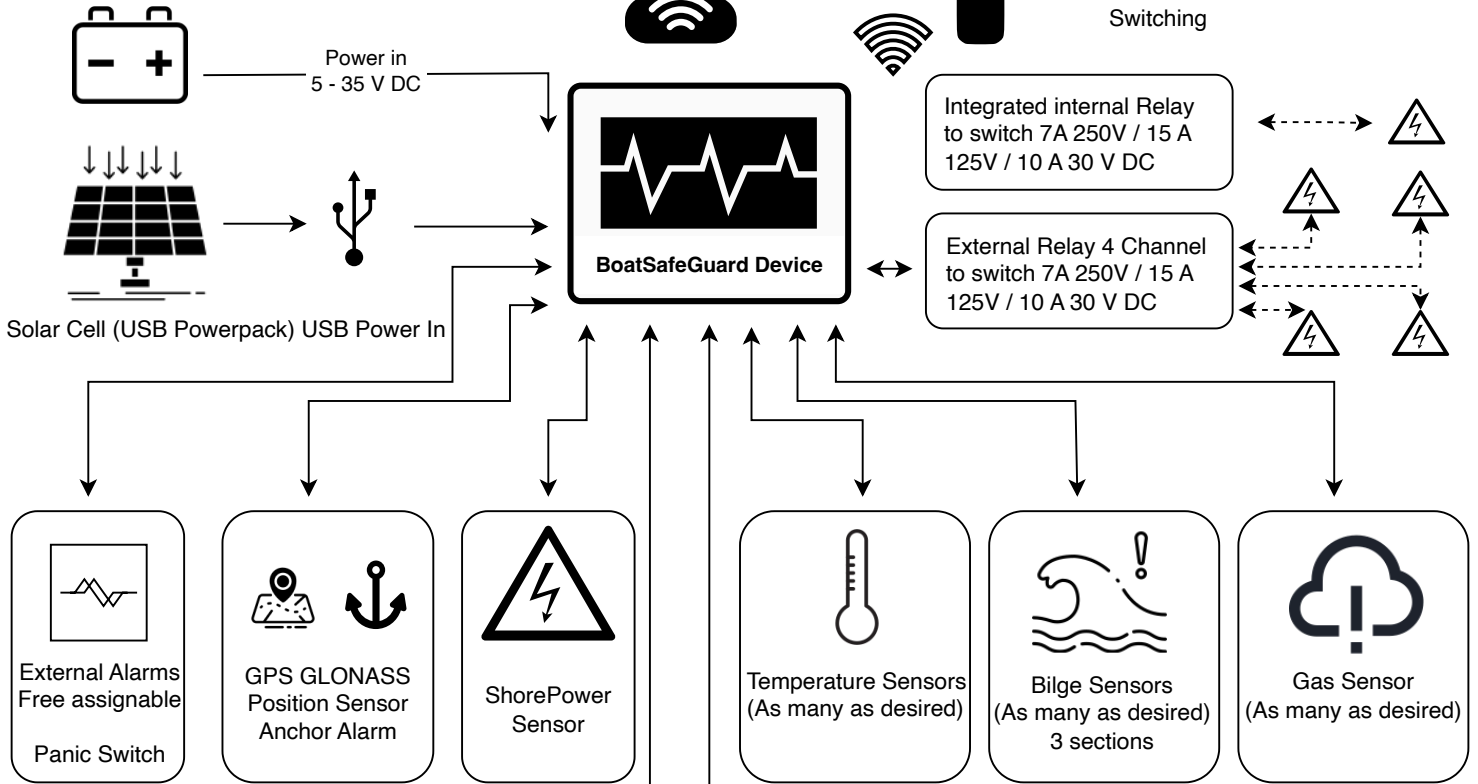

# System Scheme BoatSafeGuard

Free Web Service  
Configuration and Monitoring

Free App (All OS)  
Control/Switch and Monitoring

433 MHz Remote Control  
Switching

## Service Batteries