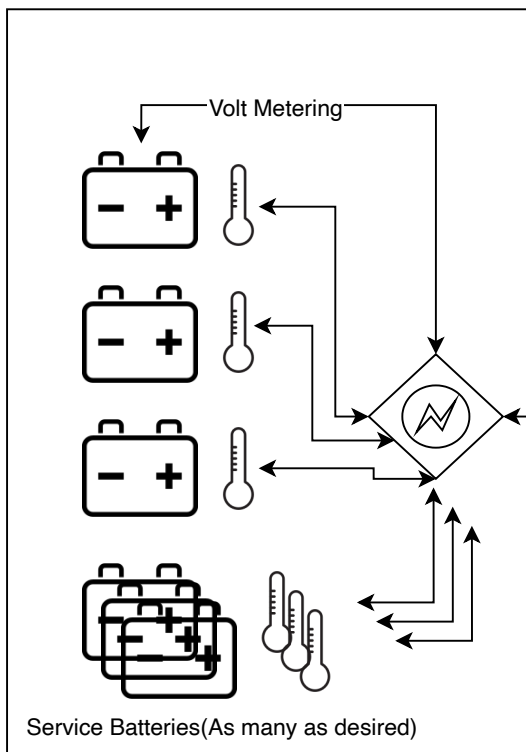

# System Scheme BoatSafeGuard

Free Web Service  
Configuration and Monitoring

Free App (All OS)  
Control/Switch and Monitoring

433 MHz Remote Control  
Switching

## Service Batteries